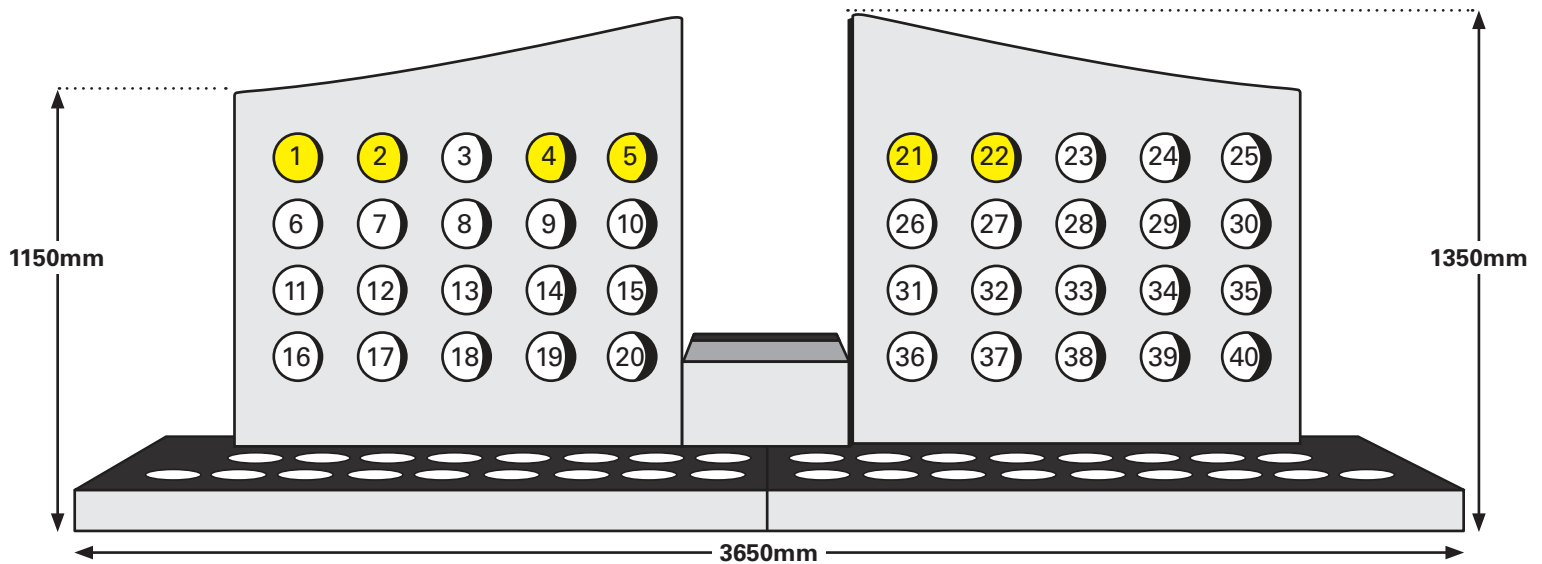

# Brooklyn Niche Wall - 2

## RIVER EAST

Side (B) View

Side (A) View