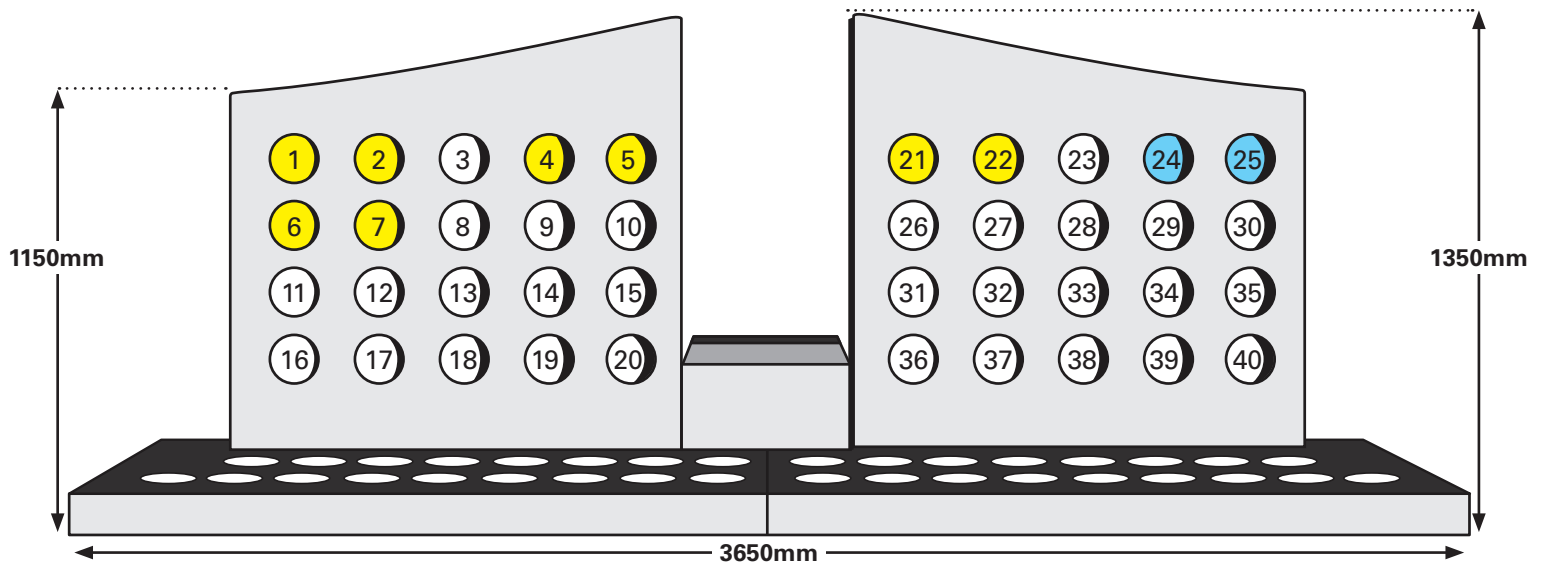

Brooklyn Niche Wall - 2

RIVER EAST

Side (B) View

Side (A) View

HIGHWAY - WEST

-  = Unavailable
-  = Temporarily Unavailable

Niche Wall - 2