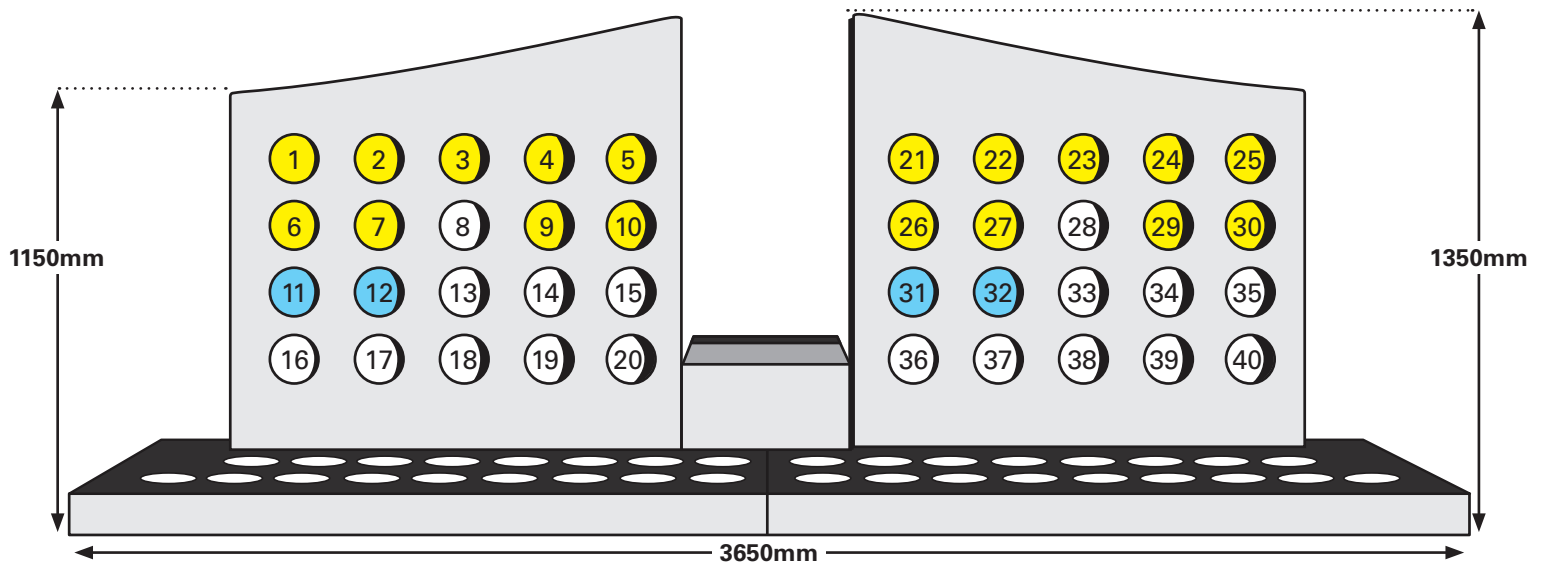

Brooklyn Niche Wall - 2

RIVER EAST

Side (B) View

Side (A) View

HIGHWAY - WEST

-  = Unavailable
-  = Temporarily Unavailable

Niche Wall - 2