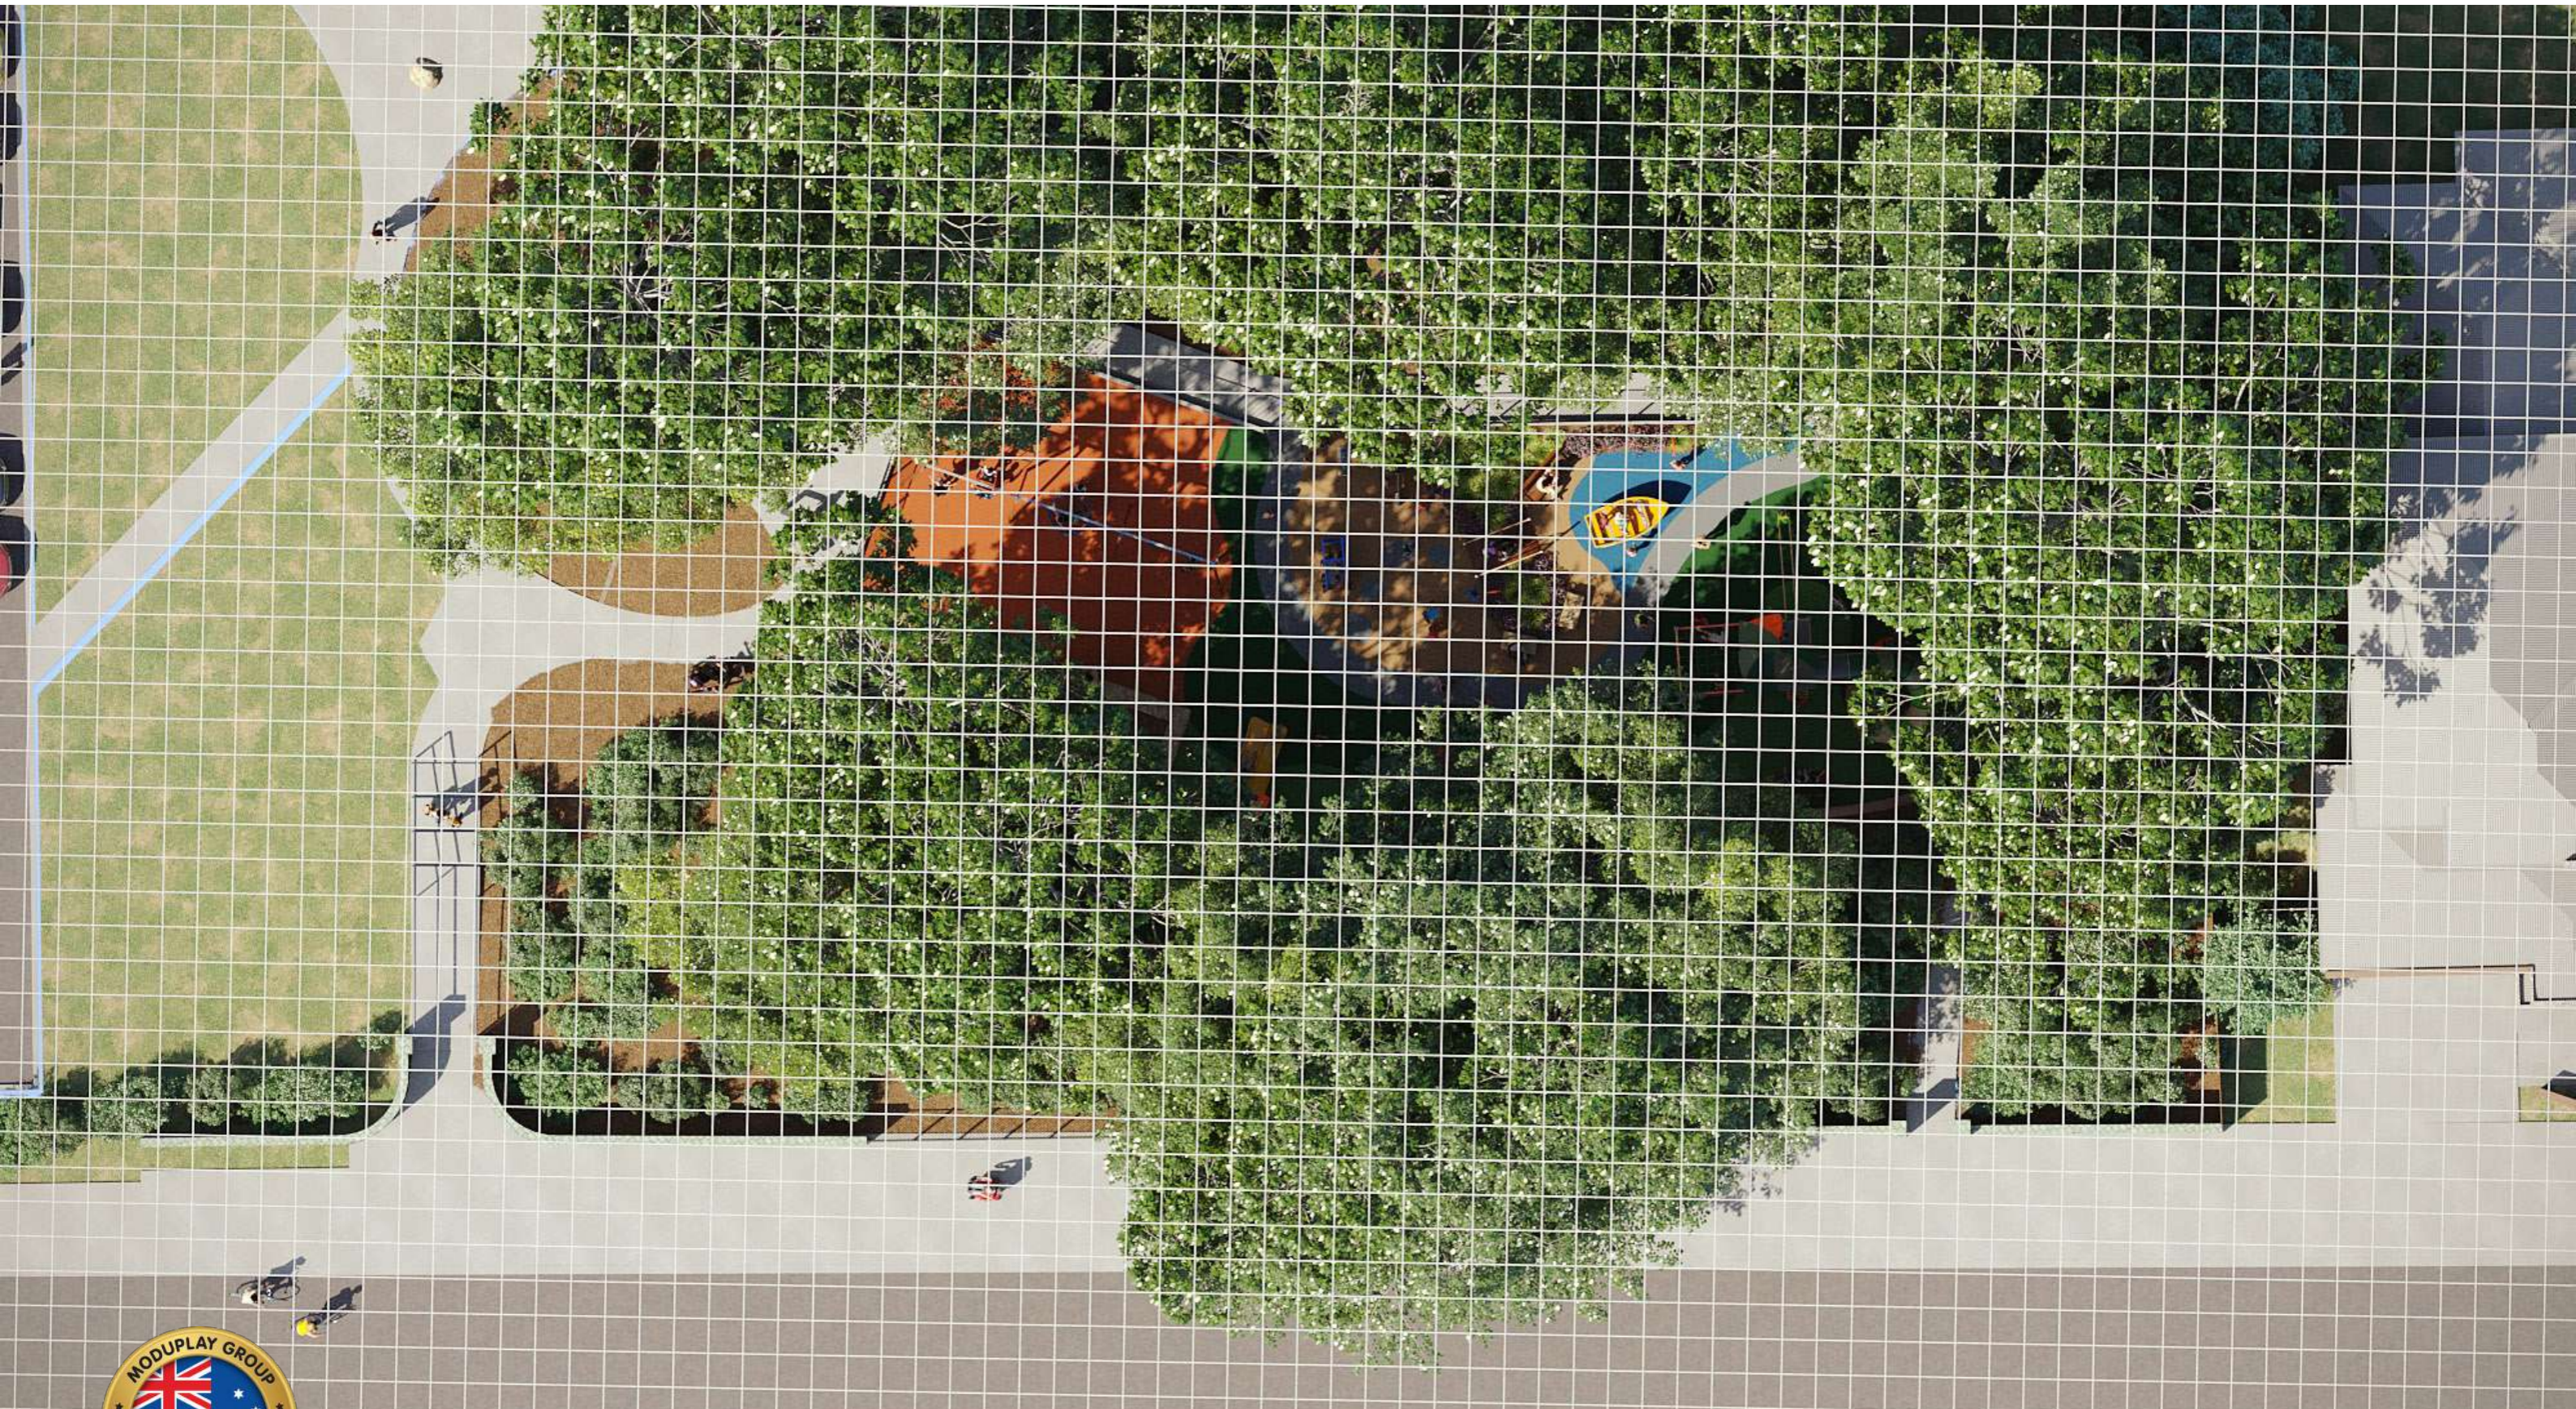

Hornsby Shire Council | Wollundry Park Playground, UMC 2402-07AR