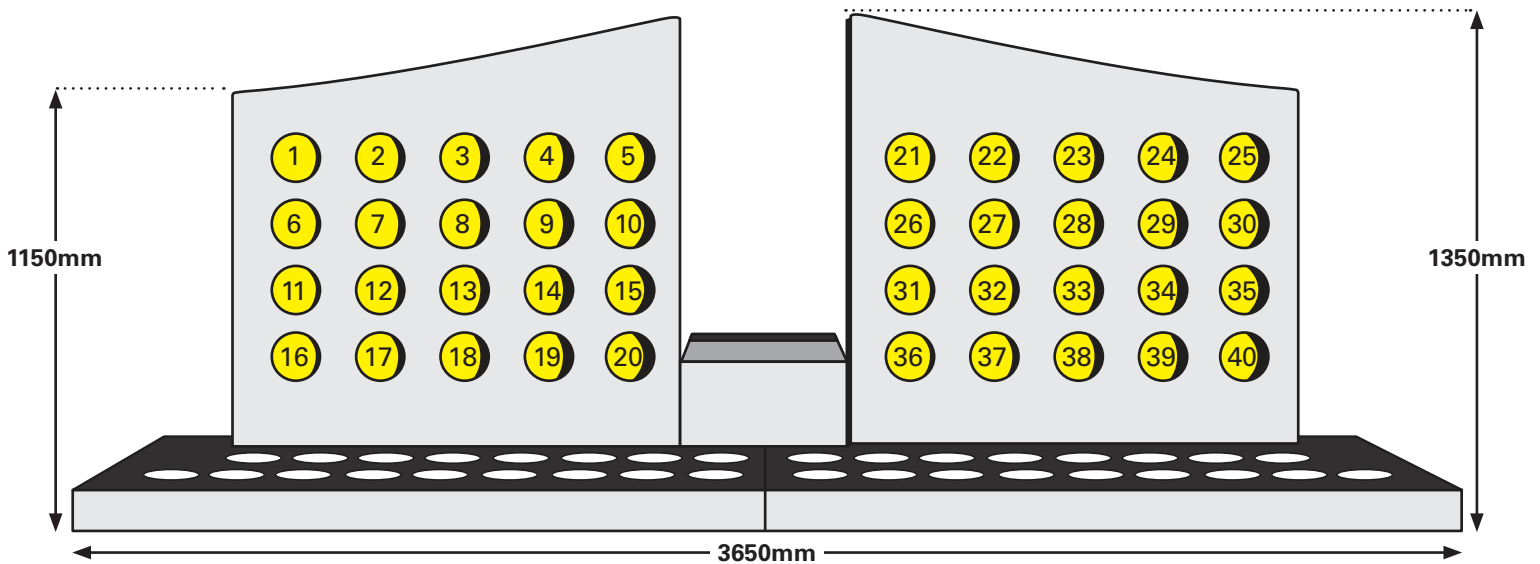

Brooklyn Niche Wall - 1

RIVER EAST

Side (B) View

Side (A) View

HIGHWAY - WEST

 = Unavailable

Niche Wall - 1