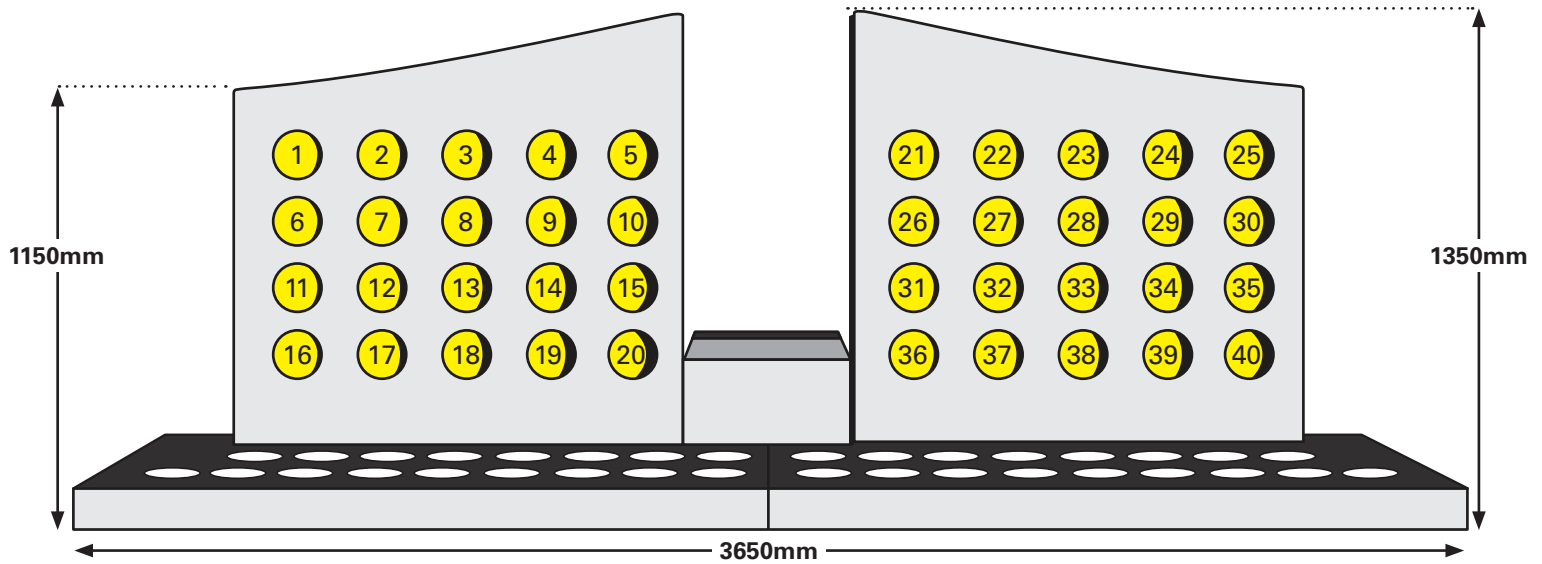

Brooklyn Niche Wall - 1

RIVER EAST

Side (B) View

Side (A) View

HIGHWAY - WEST

 = Unavailable

Niche Wall - 1