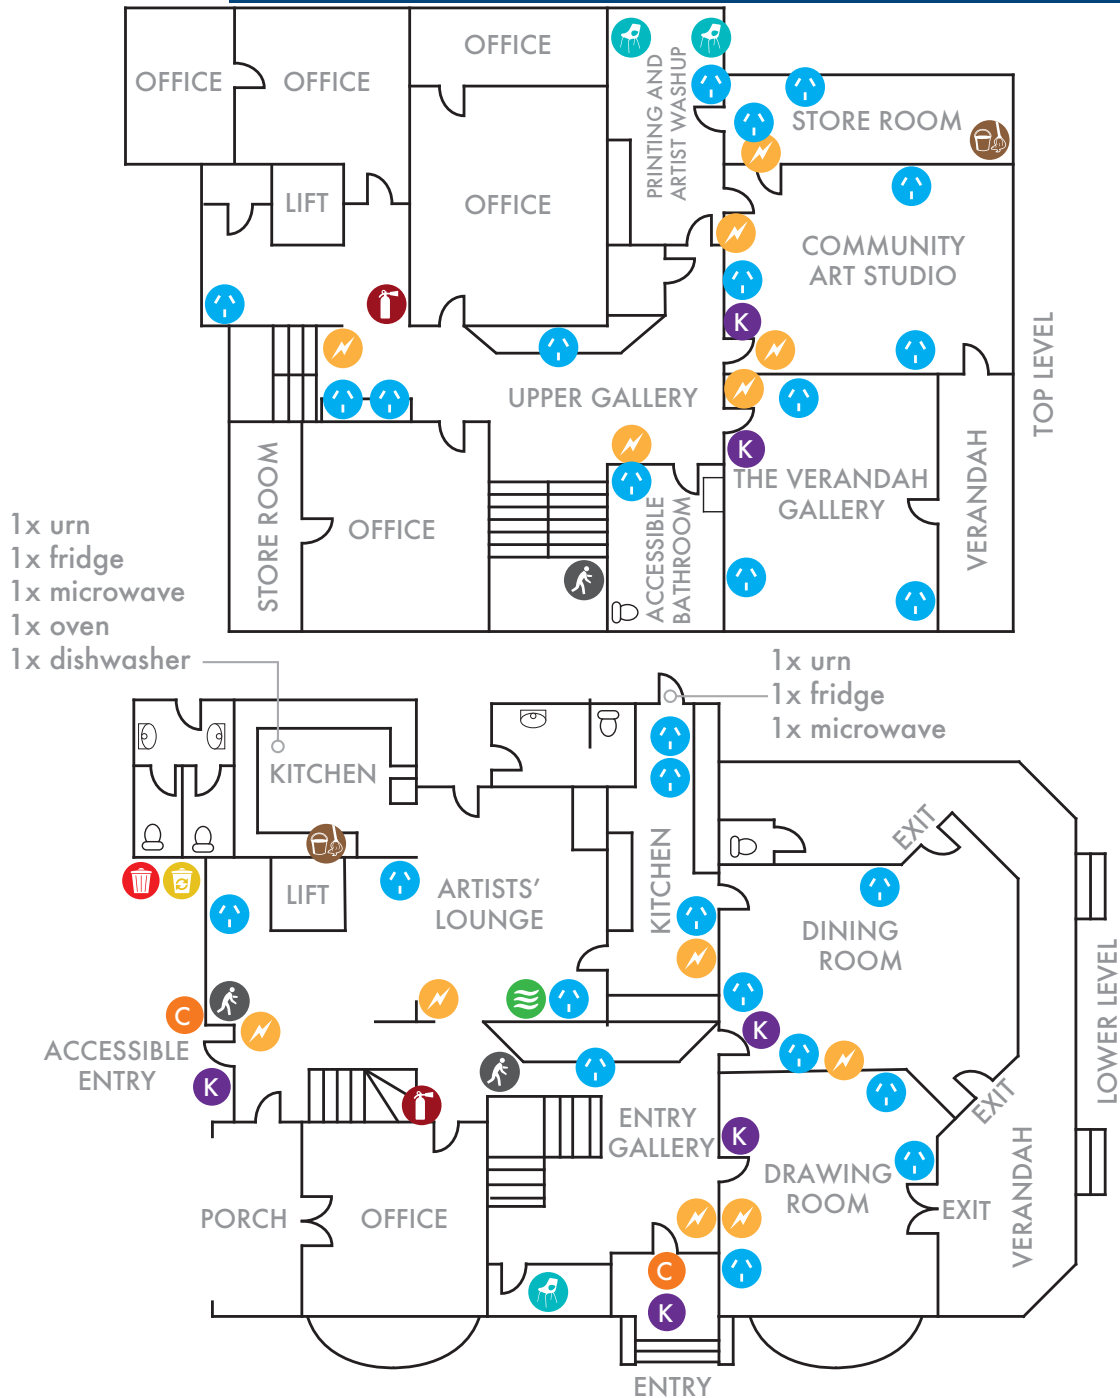

Floor plan and dimensions

Wollarobba Arts and Cultural Centre

- | | | |
|---|---|--|
|  AIR CONDITIONER |  FIRE BLANKET |  PIANO |
|  AIR CONDITIONER CONTROL |  FIRE EXTINGUISHER |  POWER POINTS |
|  CCTV |  FIRE HOSE |  PROJECTOR SCREEN |
|  CHAIR AND TABLE STORAGE |  HEATER |  STAGE LIGHTING |
|  CLEANING EQUIPMENT |  HEATER CONTROL |  STANDING CAPACITY (# People) |
|  EVACUATION PLAN |  KEYPAD |  WASTE BIN |
|  FAN |  LIGHT SWITCH |  RECYCLING BIN |
|  FAN CONTROL |  PA SYSTEM | |