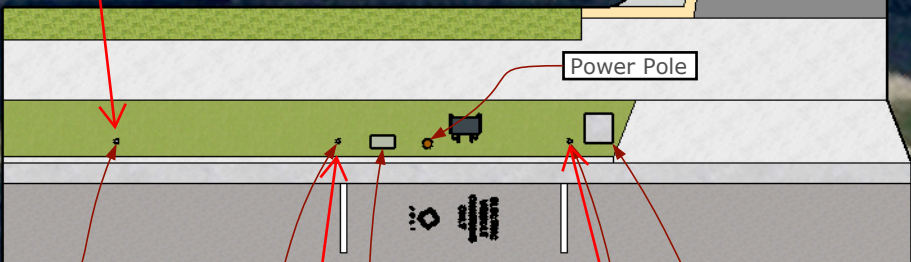

PARKING AREA
2P
 8:30am - 6pm
 MON - FRI
 8:20am-12:30pm
 SAT

Remove Existing
 2P 8.30am-6pm Mon-Fri
 8.30am-12.30pm Sat (LR)

Street Sign

New Street Sign

MSB

Pit

Street Sign

PARKING AREA
2P
 8:30am - 6pm
 MON - FRI
 8:20am-12:30pm
 SAT

NO PARKING
 EXCEPTED WHILE CHARGING

Install "No Parking - R5-40-1n Electric Vehicles Excepted While Charging (L)"
 Existing No Parking (R) to remain.

ALEXANDRIA PARADE

MAIN STREET:	ALEXANDRIA PARADE
CROSS STREET:	WAITARA AVENUE
OUTSIDE/OPP:	11-37 ALEXANDRIA PARADE
SUBURB:	WAITARA
KNOWN AS:	PACIFIC CARDEN PODIUM_(REV_A)