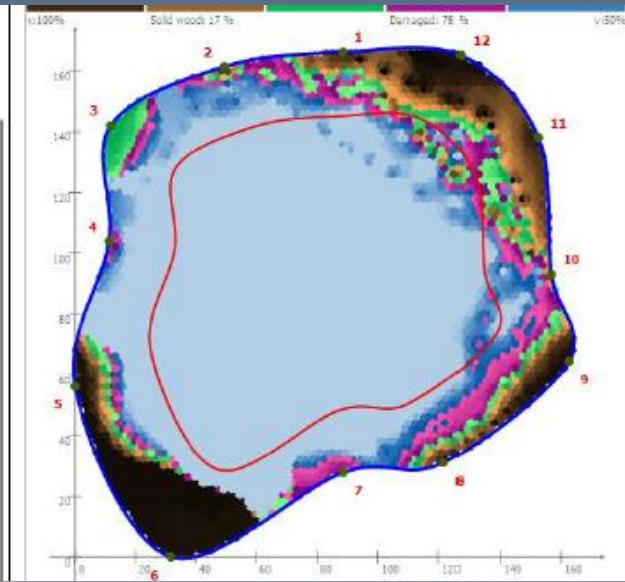

# Tree 1 – *Eucalyptus pilularis* (Blackbutt)

Located in front of 28 Malton Road

# Tree 2 – *Eucalyptus pilularis* (Blackbutt)

Located in front of 28 Malton Road

# Tree 4 – *Eucalyptus pilularis* Blackbutt

# Tree 5 – *Eucalyptus pilularis* Blackbutt

Located in front of 32 Malton Road