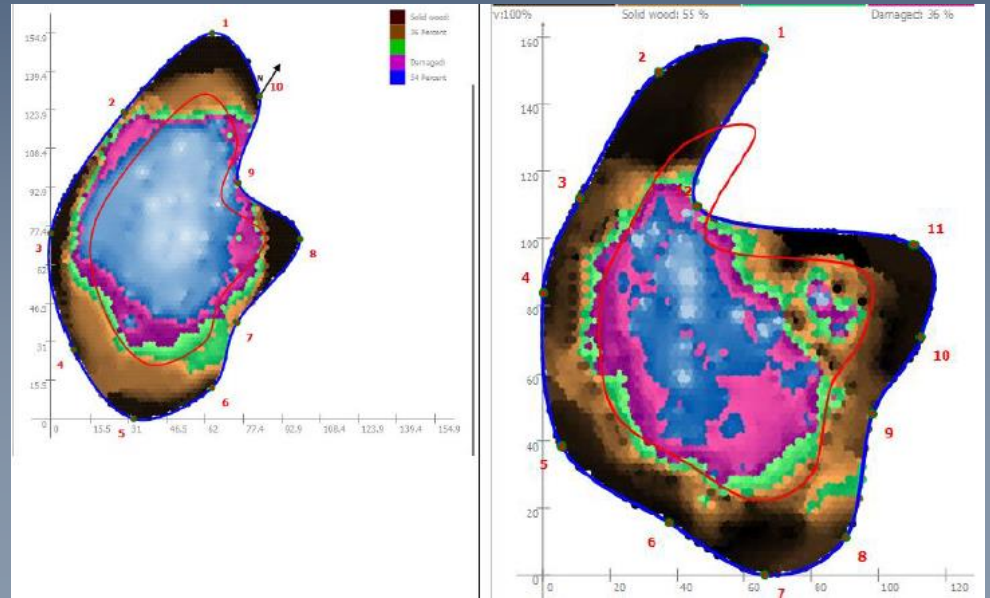

# Tree 2 – *Eucalyptus pilularis* (Blackbutt)

Located in front of 28 Malton Road

# Tree 3 – *Eucalyptus pilularis* Blackbutt

Located in front of 30 Malton Road

# Tree 4 – *Eucalyptus pilularis* Blackbutt