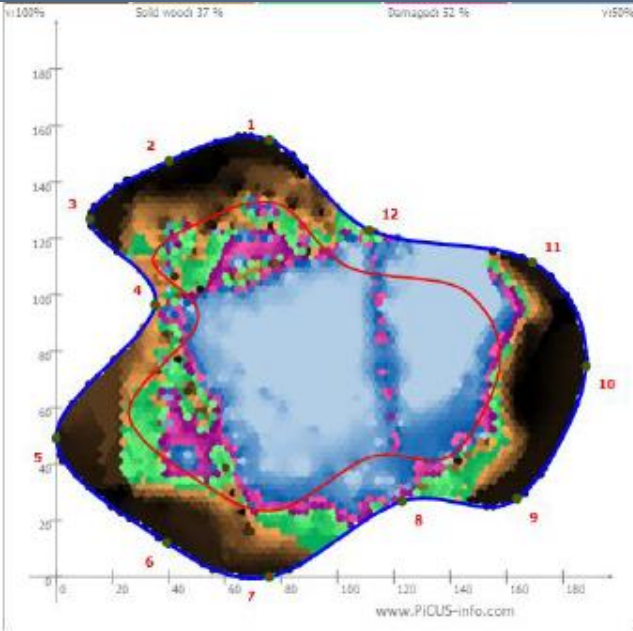

# Tree 1 – *Eucalyptus pilularis* (Blackbutt)

Located in front of 28 Malton Road

# Tree 2 – *Eucalyptus pilularis* (Blackbutt)

Located in front of 28 Malton Road

# Tree 3 – *Eucalyptus pilularis* Blackbutt

Located in front of 30 Malton Road

# Tree 5 – *Eucalyptus pilularis* Blackbutt

Located in front of 32 Malton Road