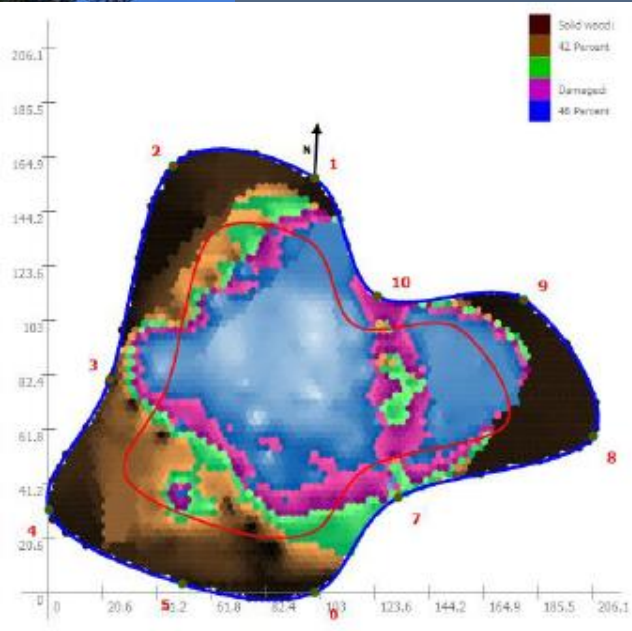

# Tree 1 – *Eucalyptus pilularis* (Blackbutt)

Located in front of 28 Malton Road

# Tree 2 – *Eucalyptus pilularis* (Blackbutt)

Located in front of 28 Malton Road

# Tree 4 – *Eucalyptus pilularis* Blackbutt

# Tree 5 – *Eucalyptus pilularis* Blackbutt

Located in front of 32 Malton Road