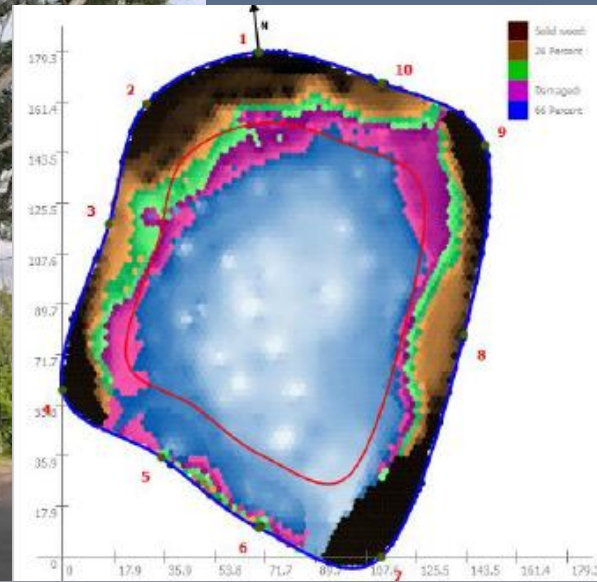

# Tree 1 – *Eucalyptus pilularis* (Blackbutt)

Located in front of 28 Malton Road

# Tree 2 – *Eucalyptus pilularis* (Blackbutt)

Located in front of 28 Malton Road

# Tree 3 – *Eucalyptus pilularis* Blackbutt

Located in front of 30 Malton Road

# Tree 5 – *Eucalyptus pilularis* Blackbutt

Located in front of 32 Malton Road