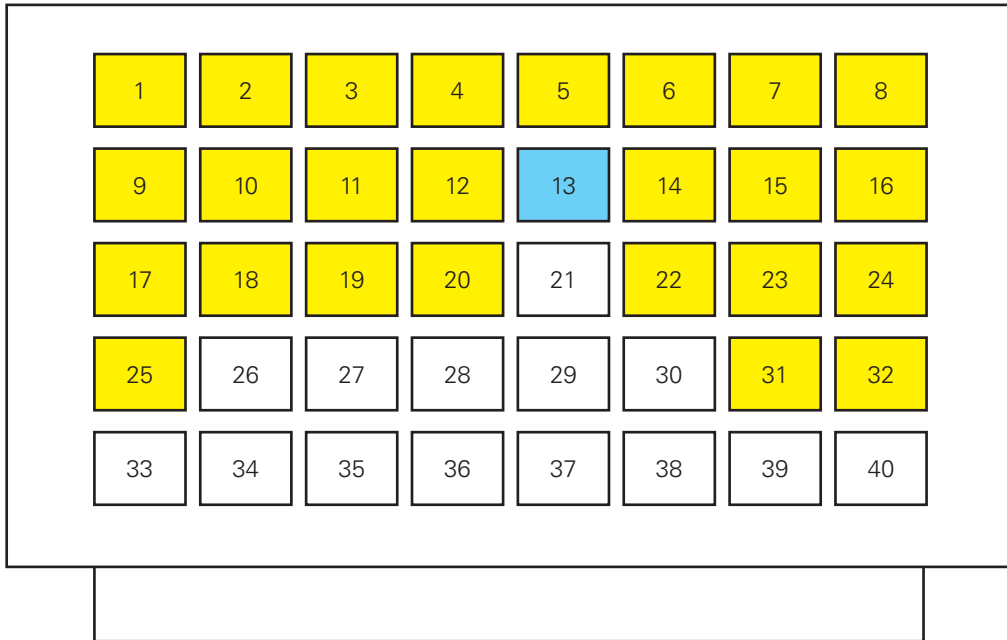

## WISEMANS FERRY CEMETERY NICHE WALL

RIVER SIDE - FACING NORTH

HILL SIDE - FACING SOUTH

 = Unavailable  
 = Temporarily Unavailable