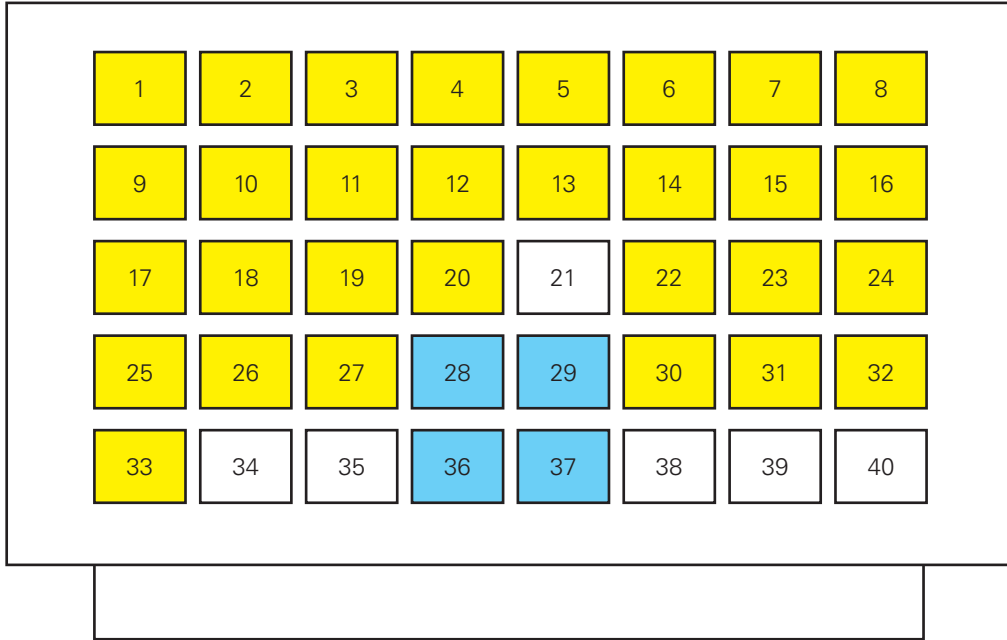

## WISEMANS FERRY CEMETERY NICHE WALL

RIVER SIDE - FACING NORTH

HILL SIDE - FACING SOUTH

 = Unavailable  
 = Temporarily Unavailable