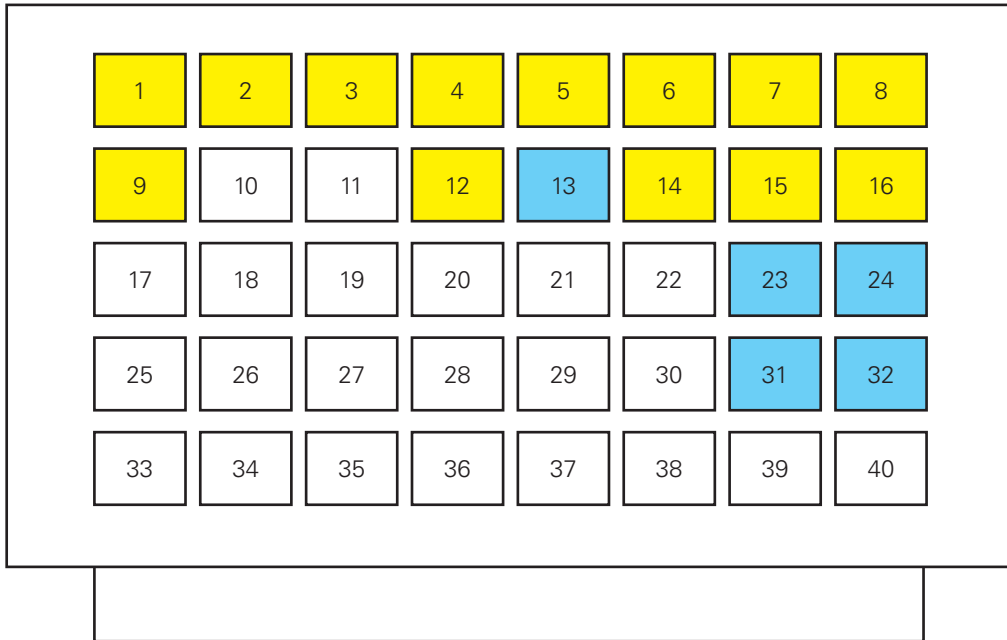

## WISEMANS FERRY CEMETERY NICHE WALL

RIVER SIDE - FACING NORTH

HILL SIDE - FACING SOUTH

 = Unavailable  
 = Temporarily Unavailable