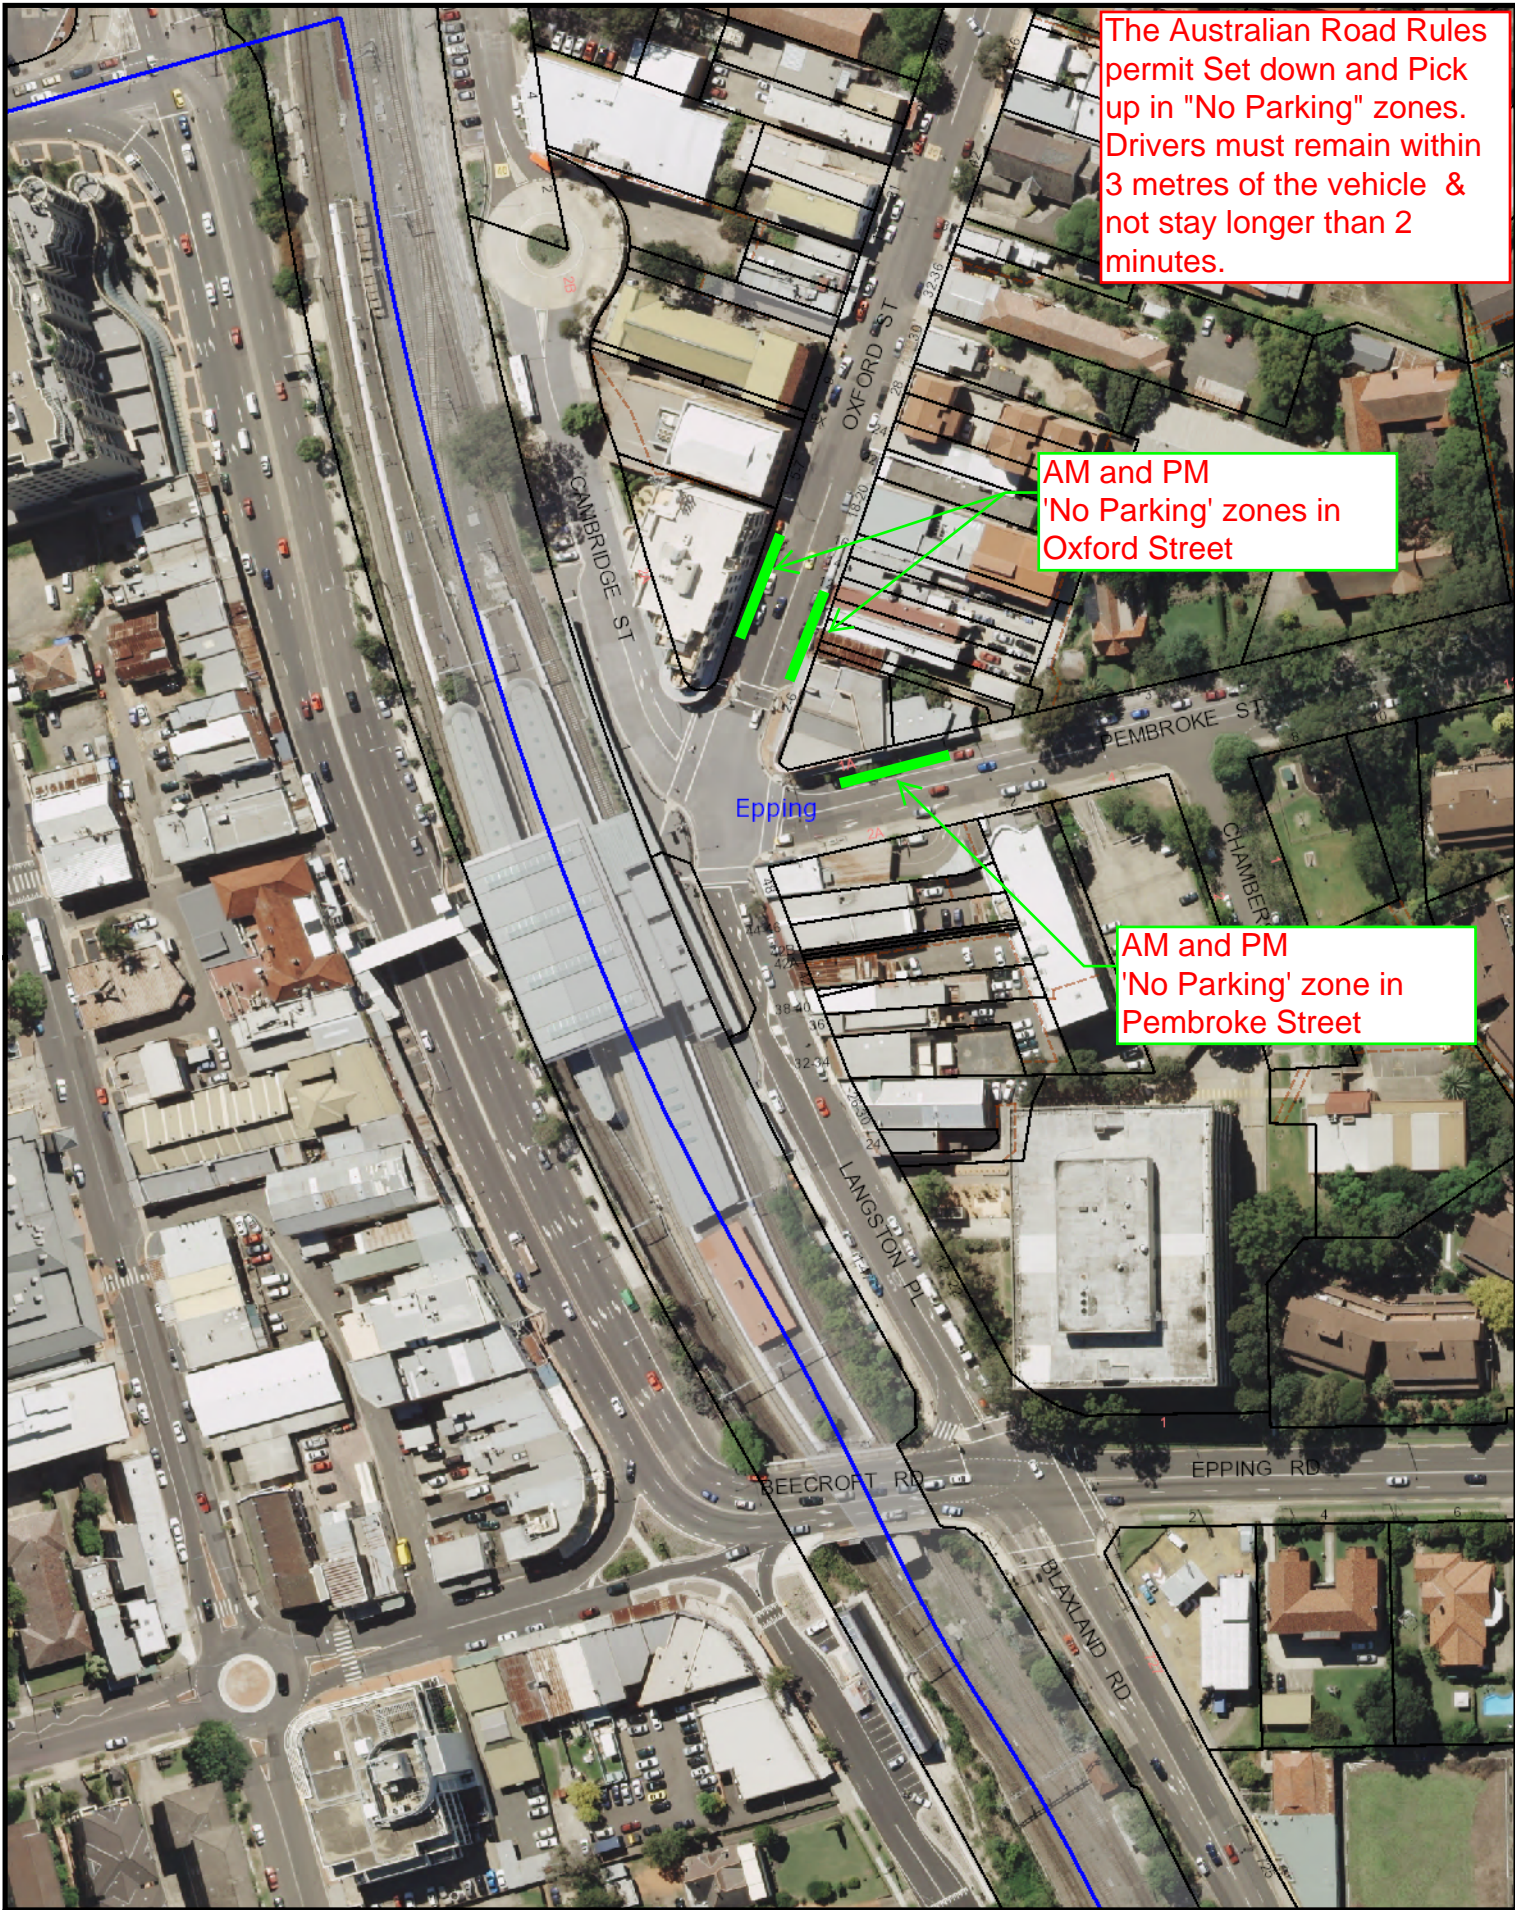

The Australian Road Rules permit Set down and Pick up in "No Parking" zones. Drivers must remain within 3 metres of the vehicle & not stay longer than 2 minutes.

AM and PM 'No Parking' zones in Oxford Street

AM and PM 'No Parking' zone in Pembroke Street

10/01/2012

EPPING STATION - Commuter set down and pick up

0 30 60 90 m

Scale @ A4 1:1,700

© Aerial Image - AAMHatch 2009, Hornsby Shire Council 2012