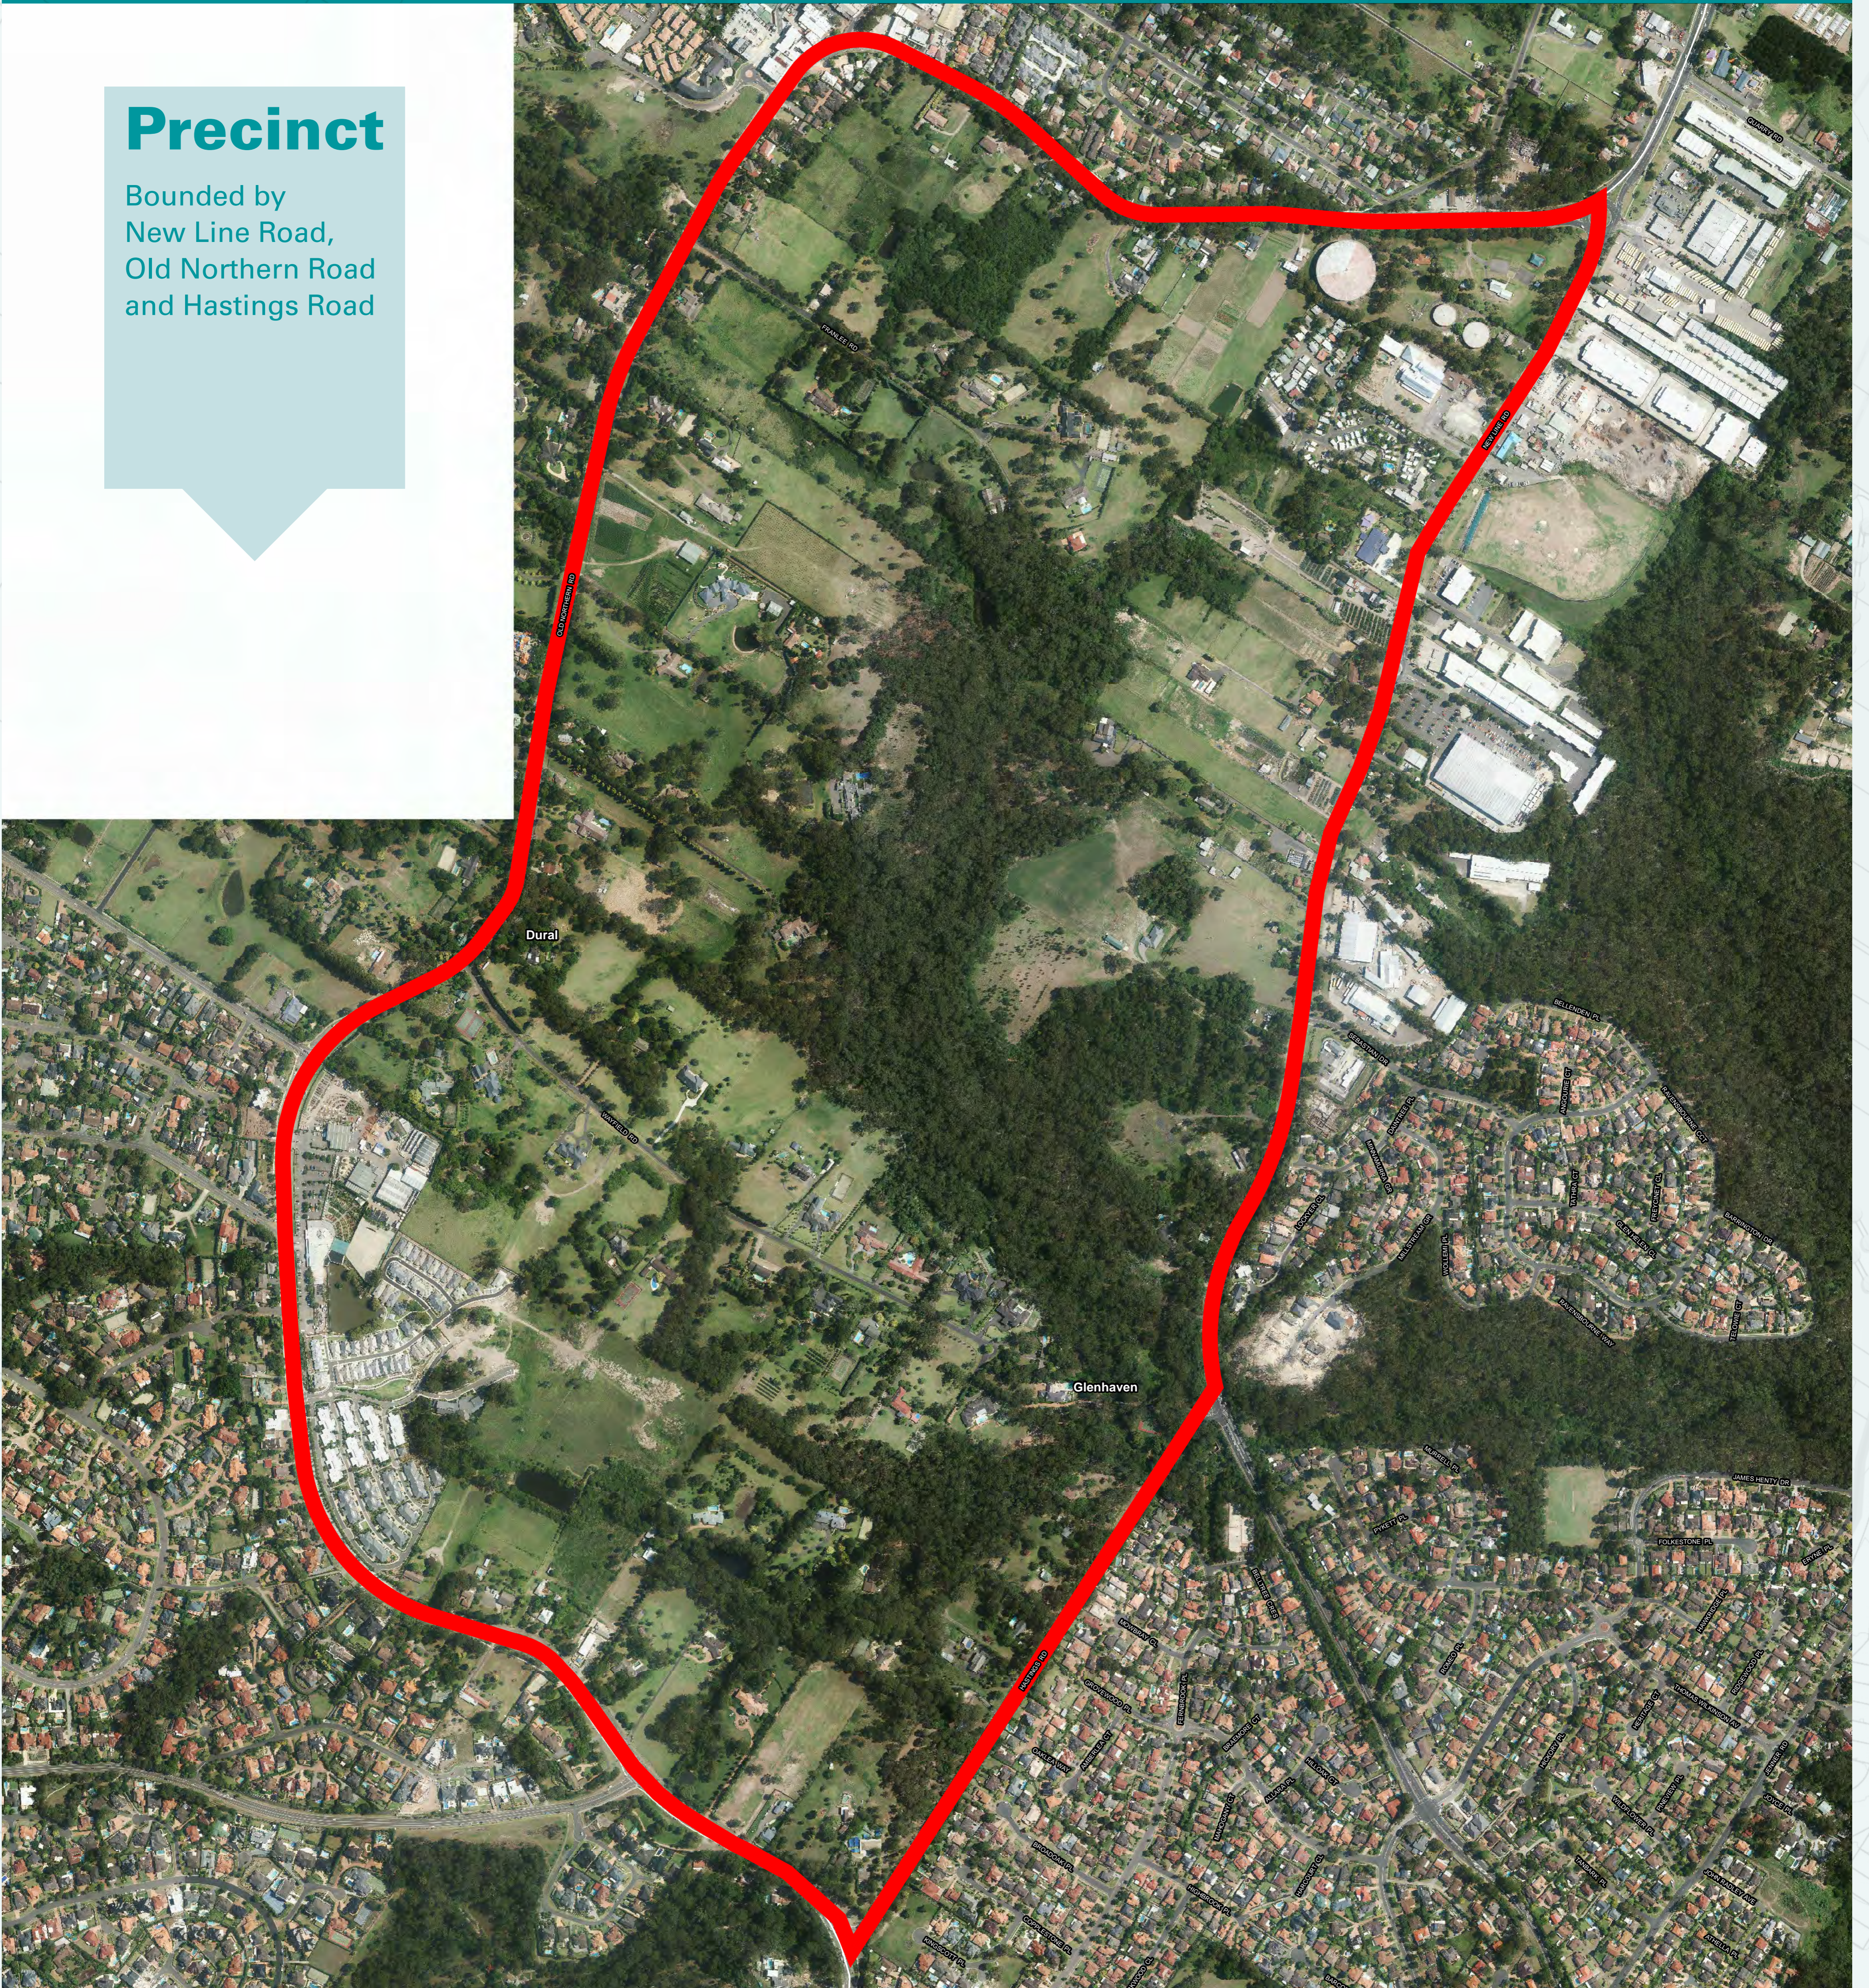

SOUTH DURAL

PLANNING PROPOSAL

Precinct

Bounded by
New Line Road,
Old Northern Road
and Hastings Road

hornsby.nsw.gov.au/onexhibition