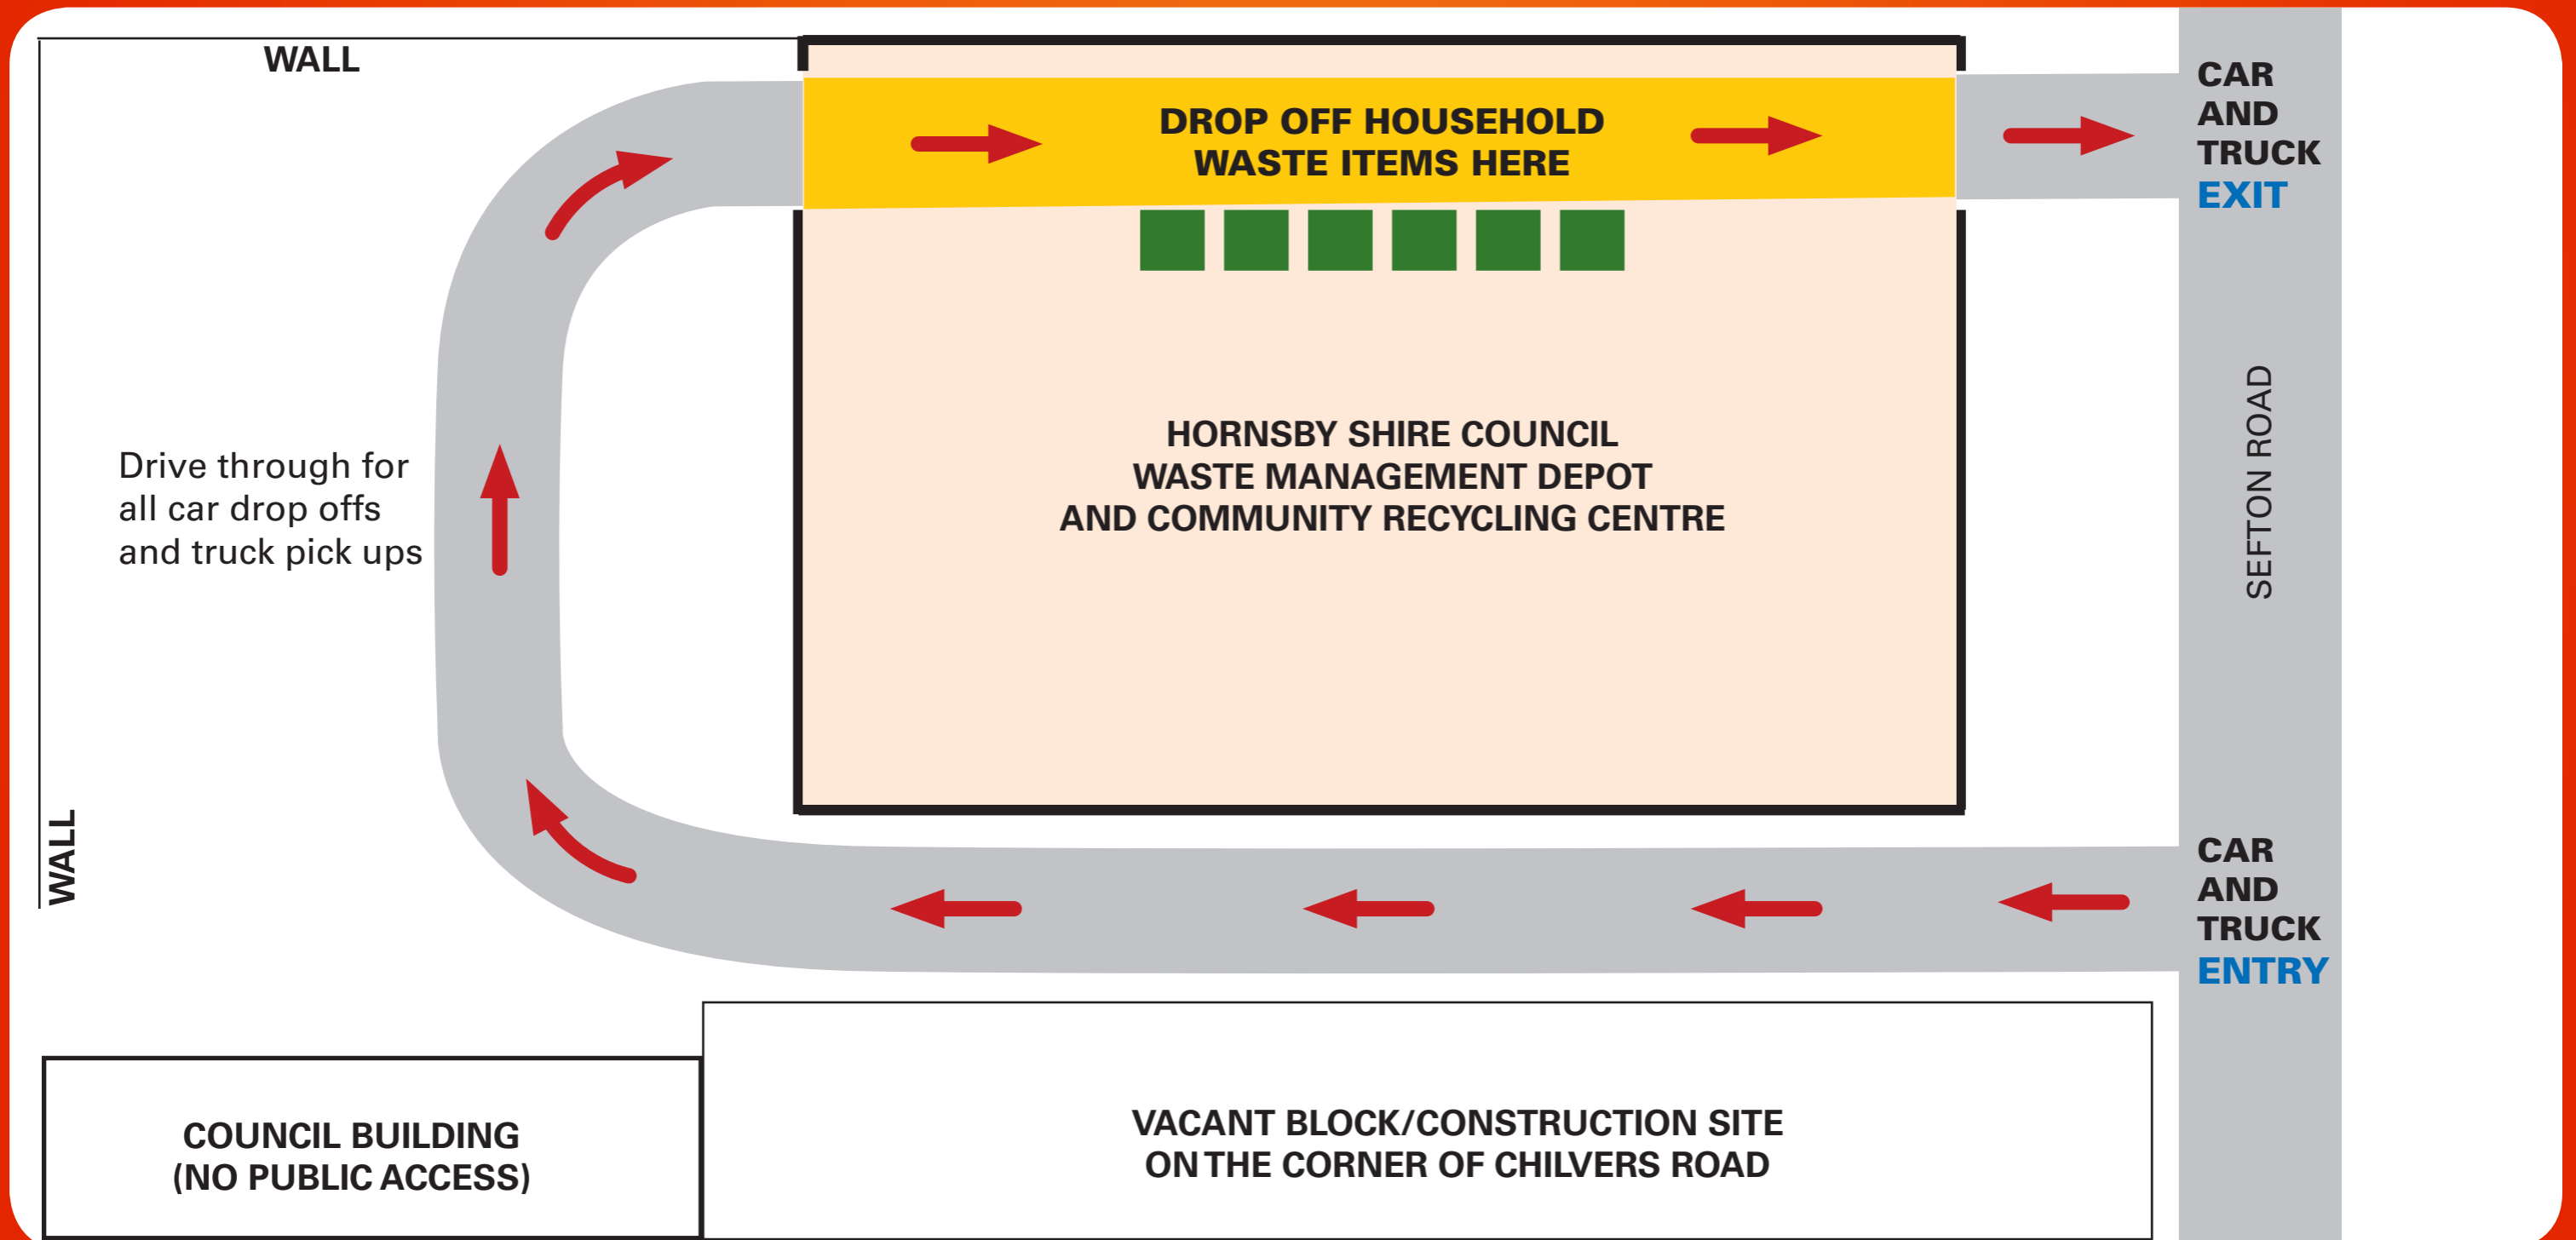

Thornleigh Community Recycling Centre DRIVE THROUGH

OPEN:
Tuesday to Friday 8.30am-4pm
Saturday 8.30am-12pm
(Closed Mondays and Sundays)
ENQUIRIES:
Council's Waste Hotline 9847 4856
(Monday to Friday)

This project was supported by the Environmental Trust as part of the NSW EPA's Waste Less, Recycle More initiative in partnership with Hornsby Shire Council.