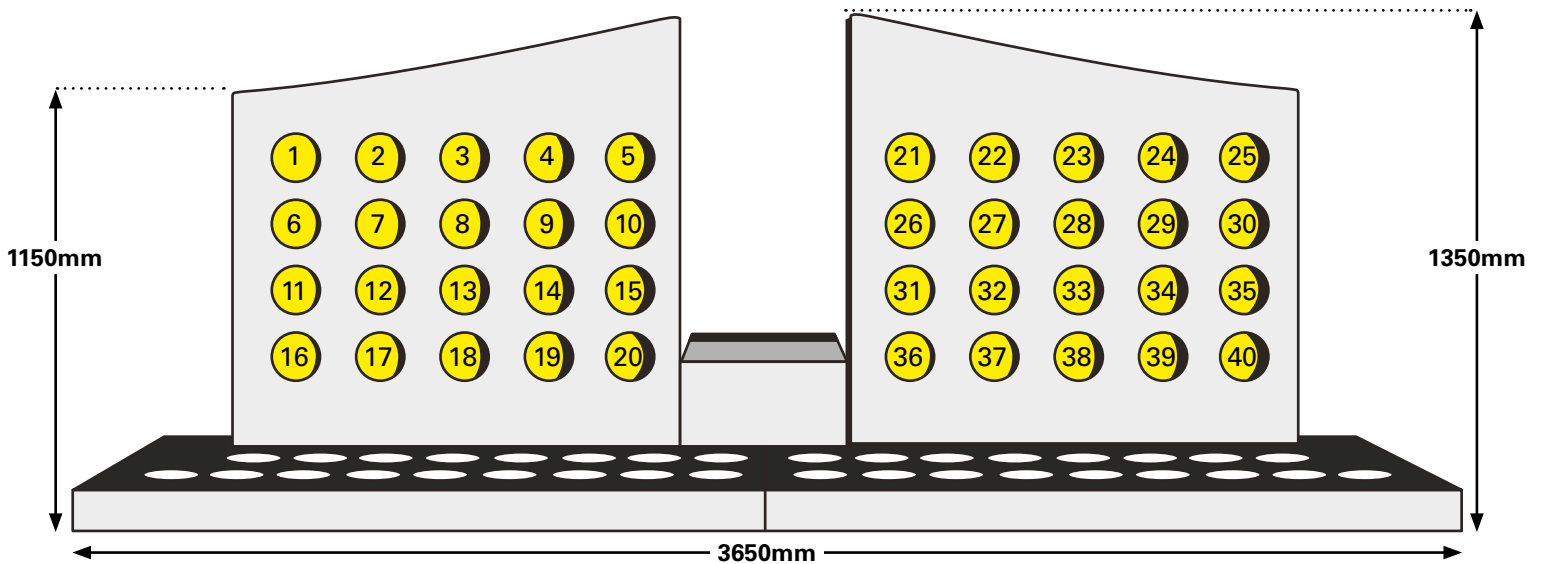

Brooklyn Niche Wall - 1

RIVER EAST

Side (B) View

Side (A) View

HIGHWAY - WEST

 = Unavailable

Niche Wall - 1